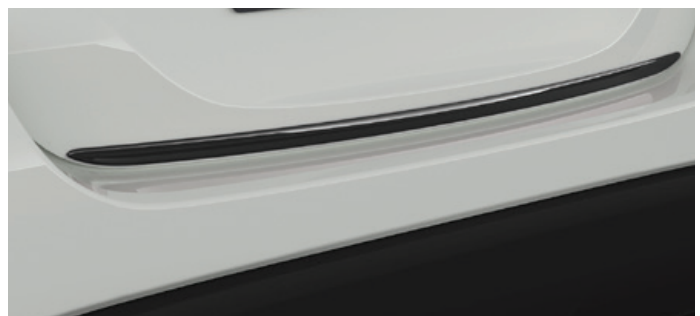

REAR GARNISH

A garnish in stylish black to add an extra element of style along the lower edge of your car's boot.

3 YEAR WARRANTY ON ALL ACCESSORIES FITTED TO A NEW TOYOTA YARIS.
ALL PRICES INCLUDE VAT AND FITMENT.