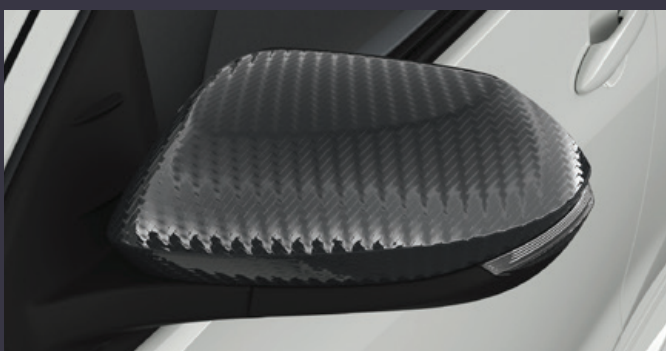

CARBON LOOK MIRROR COVERS

€225.00

Mirror covers in a carbon look add a styling element to the exterior of your Yaris and emphasise the unique character of your car. Also available in red for €99.00.